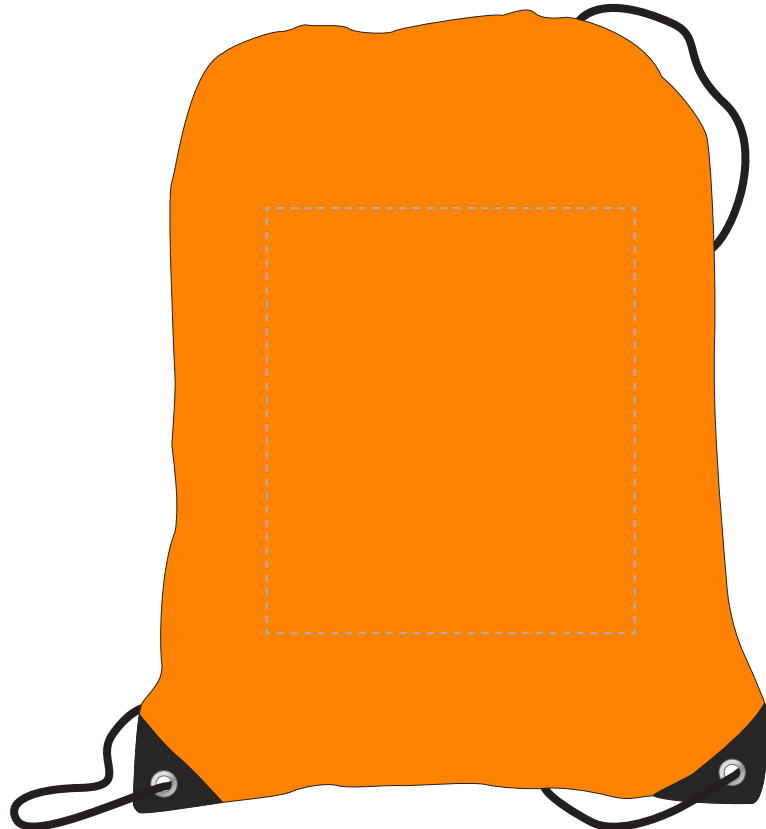

Your Ref:	Quantity:	Product Code: QB0609
Our Ref:	Version: 1	Product Colour: AMBER

PRINTING CONCERNS:

We stock this item in the following colours

**PANTONE REFERENCE(S)**

 Full colour uv printing

ARTWORK SCALE 25%

The dashed line is to demonstrate print area and will not appear on your printed item

PLEASE NOTE:

- All colours including print and product are for visual purposes only and should not be regarded as the actual colour of the product and print.
- Some products may vary from batch to batch and may differ from previous orders.
- The colour and texture of a product can also have an effect on the final print colour.
- By approving this order we accept that you understand these terms.